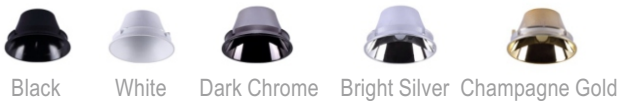

Reflector Colours